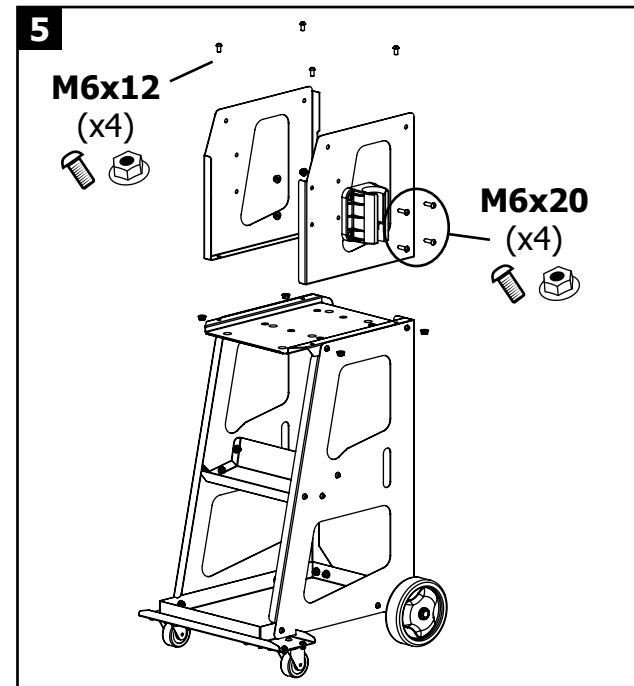

Chariot / Trolley / Fahrwagen - SPOT 1000

Chariot / Trolley / Fahrwagen - SPOT 1000

6

7

8

M6x12
(x6)

9

SPOT 1000

SPOT 1000

M6 (x8)

M6 (x38)

M6x12 (x48)

M6x20 (x4)

Poste non inclu
Dent puller not included
Ohne Ausbeulspotter

Option
SPOT 1000