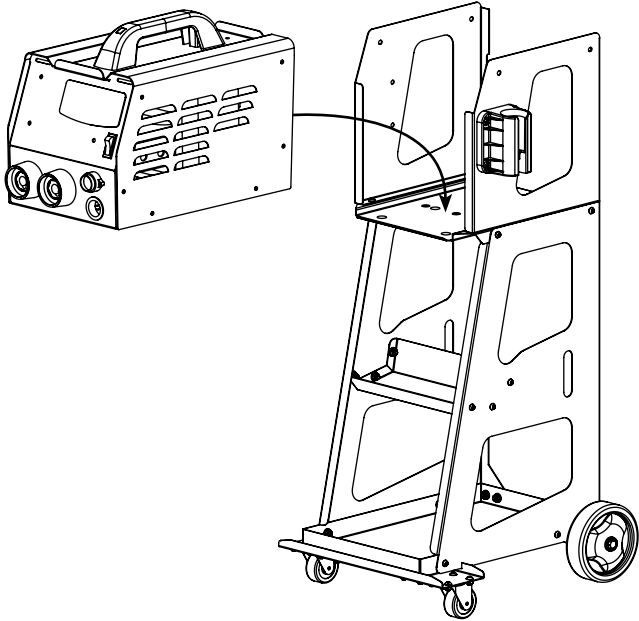

Chariot / Trolley / Fahrwagen - SPOT 1000

Chariot / Trolley / Fahrwagen - SPOT 1000

6

7

8

M6x12
(x6)

9

SPOT 1000

SPOT 1000

M6 (x8)

M6 (x38)

M6x12 (x48)

M6x20 (x4)

Poste non inclu
Dent puller not included
Ohne Ausbeulspotter

Option
SPOT 1000