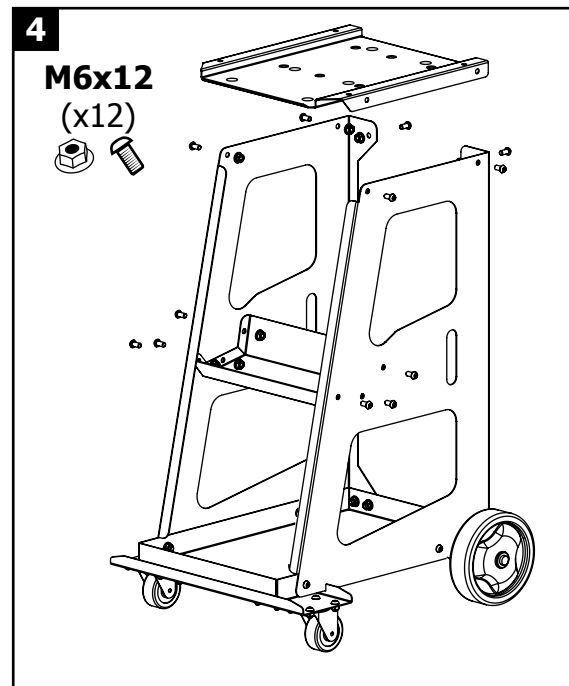

Chariot / Trolley / Fahrwagen - SPOT 1000

Chariot / Trolley / Fahrwagen - SPOT 1000

6

7

8

M6x12
(x6)

9

SPOT 1000

SPOT 1000

M6 (x8)

M6 (x38)

M6x12 (x48)

M6x20 (x4)

Poste non inclu
Dent puller not included
Ohne Ausbeulspotter

Option
SPOT 1000