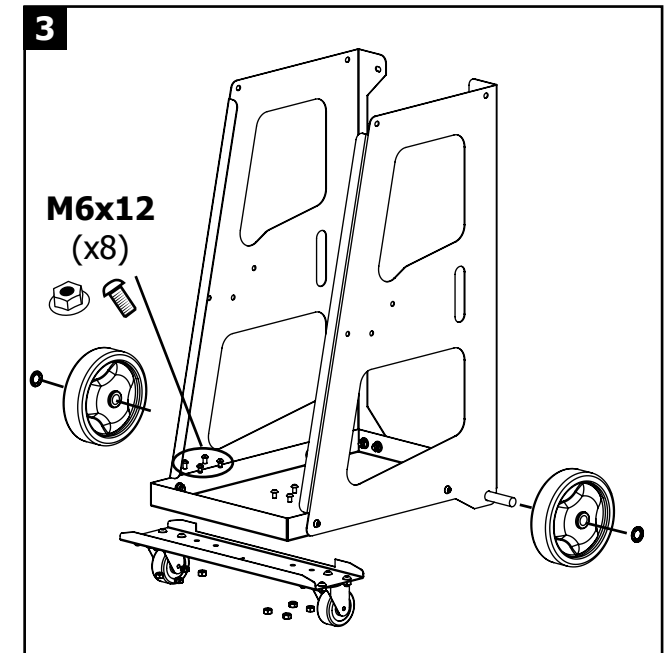

Chariot / Trolley / Fahrwagen - SPOT 1000

Chariot / Trolley / Fahrwagen - SPOT 1000

6

7

8

M6x12
(x6)

9

SPOT 1000

SPOT 1000

M6 (x8)

M6 (x38)

M6x12 (x48)

M6x20 (x4)

Poste non inclu
Dent puller not included
Ohne Ausbeulspotter

Option
SPOT 1000