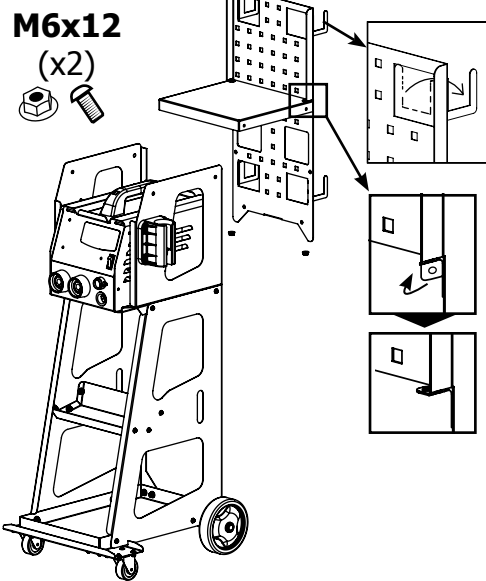

Chariot / Trolley / Fahrwagen - SPOT 1000

Chariot / Trolley / Fahrwagen - SPOT 1000

6

7

8

M6x12
(x6)

9

SPOT 1000

SPOT 1000

M6 (x8)

M6 (x38)

M6x12 (x48)

M6x20 (x4)

Poste non inclu
Dent puller not included
Ohne Ausbeulspotter

Option
SPOT 1000