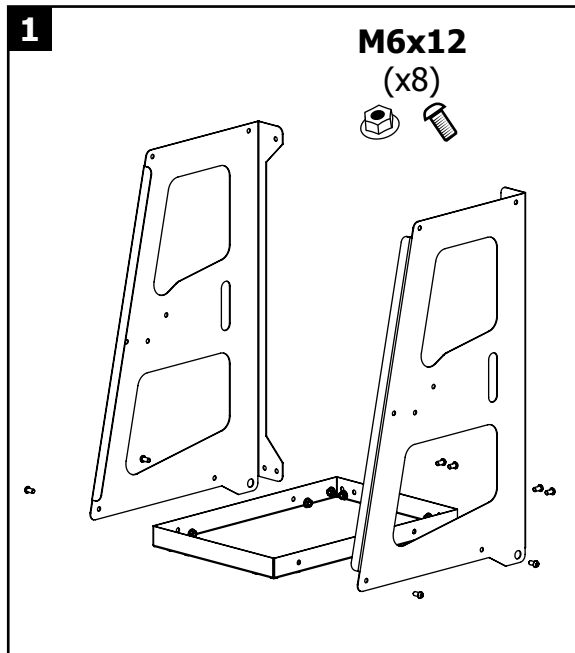

Chariot / Trolley / Fahrwagen - SPOT 1000

Chariot / Trolley / Fahrwagen - SPOT 1000

6

7

8

M6x12
(x6)

9

SPOT 1000

SPOT 1000

M6 (x8)

M6 (x38)

M6x12 (x48)

M6x20 (x4)

Poste non inclu
Dent puller not included
Ohne Ausbeulspotter

Option
SPOT 1000