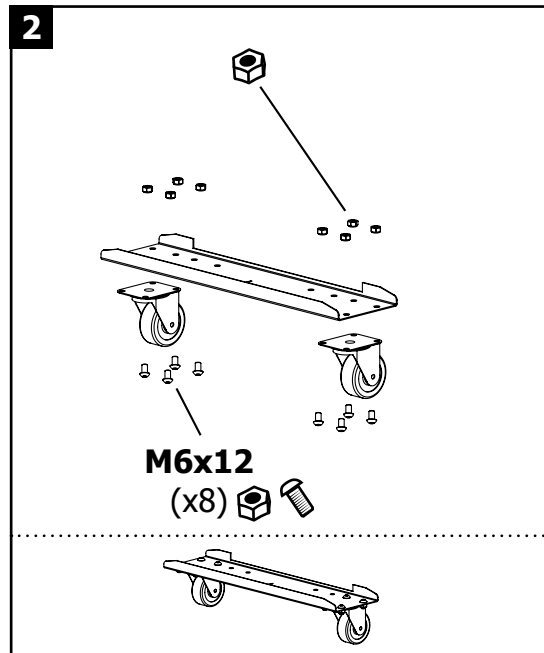

Chariot / Trolley / Fahrwagen - SPOT 1000

Chariot / Trolley / Fahrwagen - SPOT 1000

6

7

8

M6x12
(x6)

9

SPOT 1000

SPOT 1000

M6 (x8)

M6 (x38)

M6x12 (x48)

M6x20 (x4)

Poste non inclu
Dent puller not included
Ohne Ausbeulspotter

Option
SPOT 1000