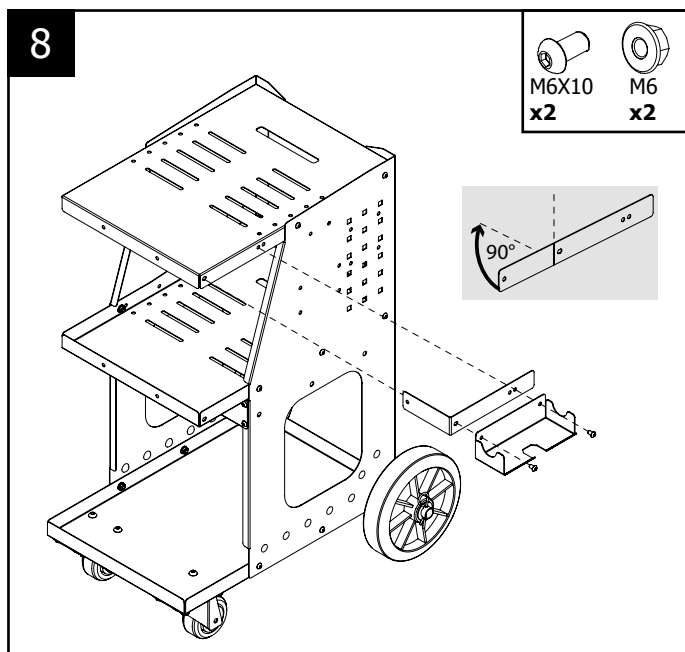

Chariot / Trolley / Fahrwagen

ref. 051331

UNIVERSAL 800

M8X12	M8	M6X10	M6X20	M6
				
x8	x8	x34	x10	x44

M5X10	M6X30	M5	Goupille	Rondelle
				
x6	x2	x6	x2	x2

Chariot / Trolley / Fahrwagen

ref. 051331

UNIVERSAL 800

CUTTER

OPTION

GYSDUCTION AUTO

OPTION