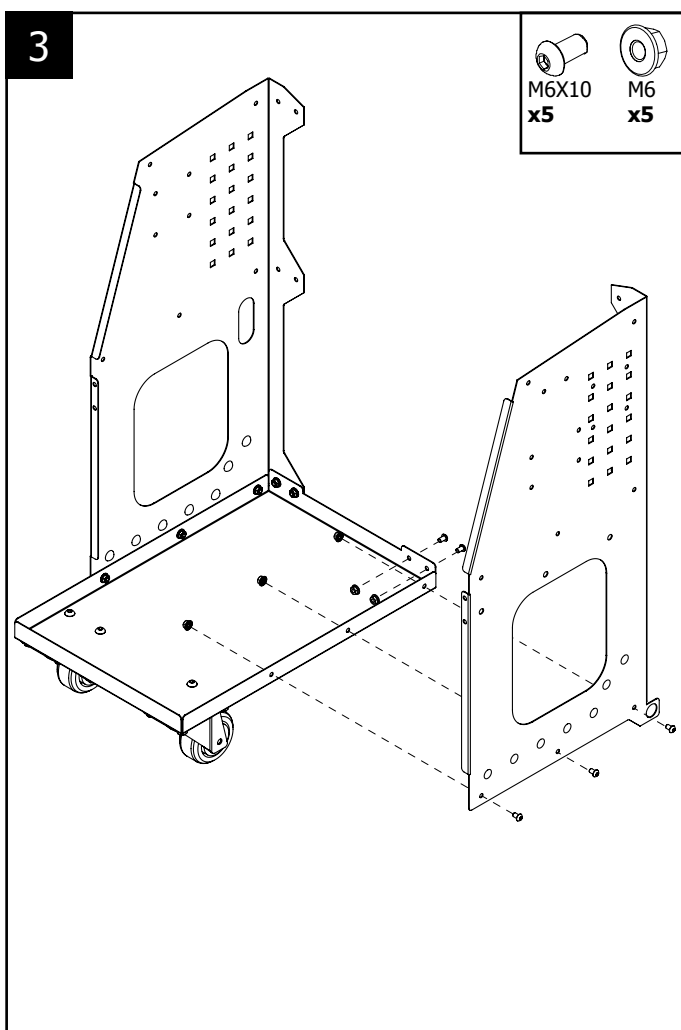

Chariot / Trolley / Fahrwagen

ref. 051331

UNIVERSAL 800

M8X12	M8	M6X10	M6X20	M6
				
x8	x8	x34	x10	x44

M5X10	M6X30	M5	Goupille	Rondelle
				
x6	x2	x6	x2	x2

Chariot / Trolley / Fahrwagen

ref. 051331

UNIVERSAL 800

CUTTER

OPTION

GYSDUCTION AUTO

OPTION