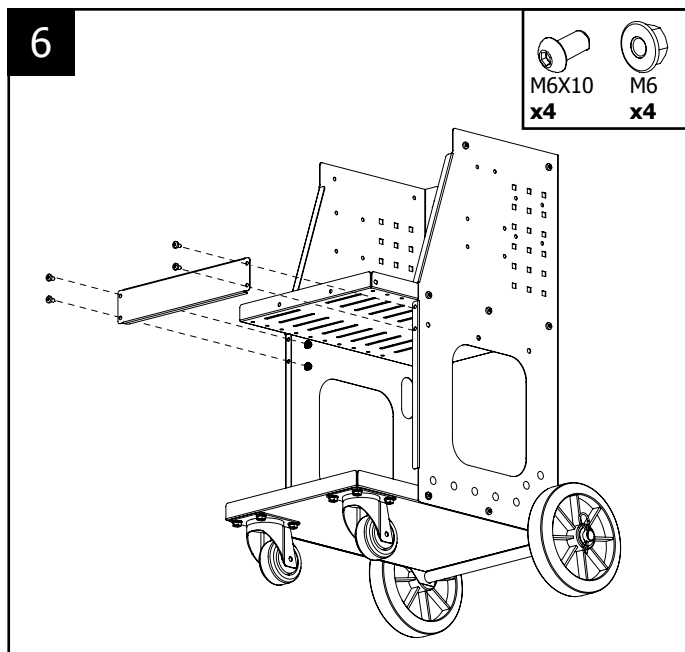

Chariot / Trolley / Fahrwagen

ref. 051331

UNIVERSAL 800

M8X12	M8	M6X10	M6X20	M6
				
x8	x8	x34	x10	x44

M5X10	M6X30	M5	Goupille	Rondelle
				
x6	x2	x6	x2	x2

Chariot / Trolley / Fahrwagen

ref. 051331

UNIVERSAL 800

CUTTER

OPTION

GYSDUCTION AUTO

OPTION