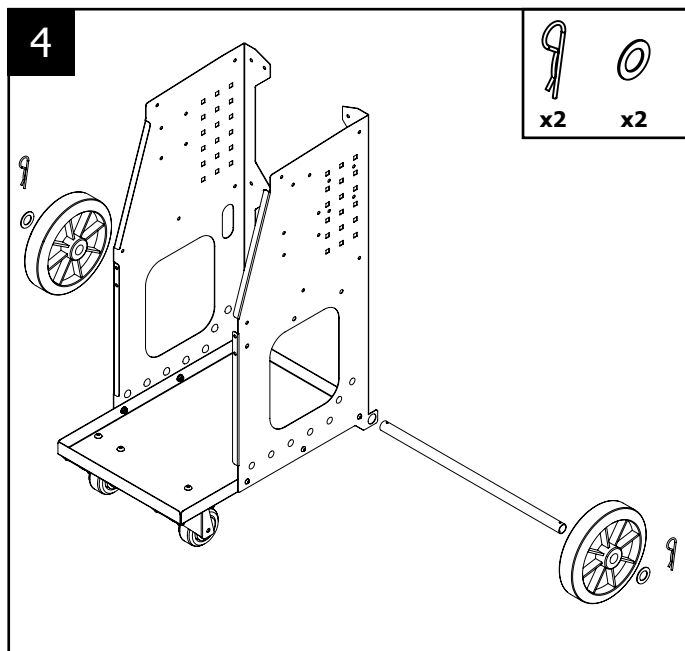

Chariot / Trolley / Fahrwagen

ref. 051331

UNIVERSAL 800

M8X12	M8	M6X10	M6X20	M6
				
x8	x8	x34	x10	x44

M5X10	M6X30	M5	Goupille	Rondelle
				
x6	x2	x6	x2	x2

Chariot / Trolley / Fahrwagen

ref. 051331

UNIVERSAL 800

CUTTER

OPTION

GYSDUCTION AUTO

OPTION