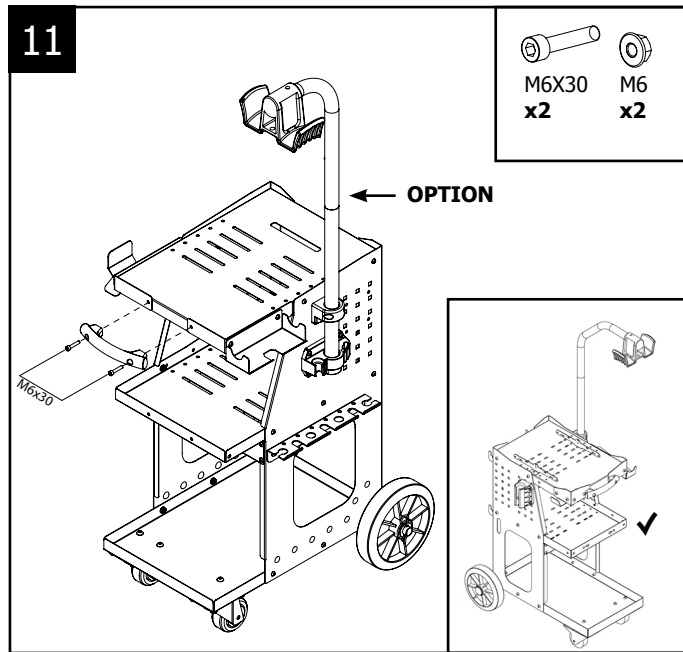

Chariot / Trolley / Fahrwagen

ref. 051331

UNIVERSAL 800

M8X12	M8	M6X10	M6X20	M6
				
x8	x8	x34	x10	x44

M5X10	M6X30	M5	Goupille	Rondelle
				
x6	x2	x6	x2	x2

Chariot / Trolley / Fahrwagen

ref. 051331

UNIVERSAL 800

CUTTER

OPTION

GYSDUCTION AUTO

OPTION