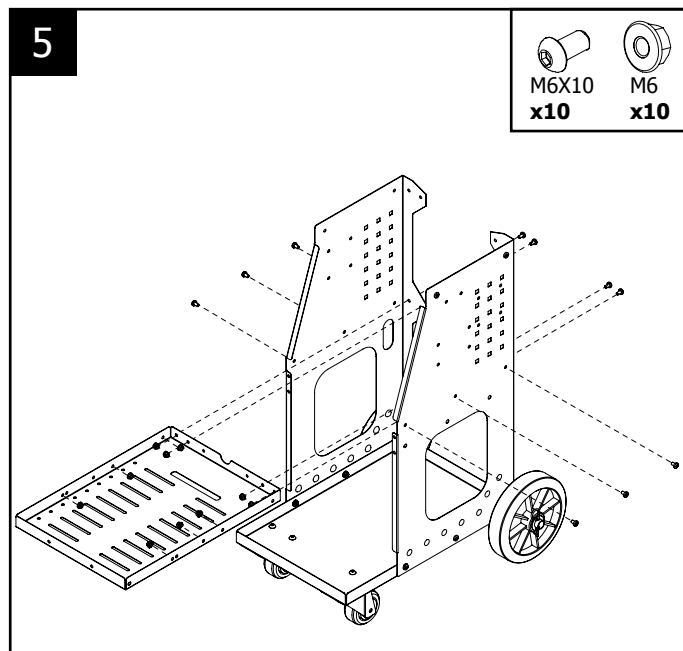

Chariot / Trolley / Fahrwagen

ref. 051331

UNIVERSAL 800

M8X12	M8	M6X10	M6X20	M6
				
x8	x8	x34	x10	x44

M5X10	M6X30	M5	Goupille	Rondelle
				
x6	x2	x6	x2	x2

Chariot / Trolley / Fahrwagen

ref. 051331

UNIVERSAL 800

CUTTER

OPTION

GYSDUCTION AUTO

OPTION