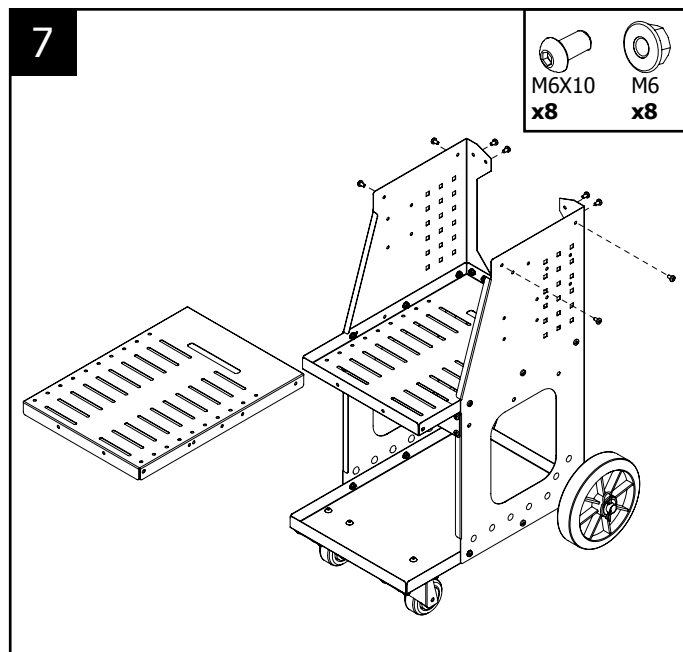

Chariot / Trolley / Fahrwagen

ref. 051331

UNIVERSAL 800

M8X12	M8	M6X10	M6X20	M6
				
x8	x8	x34	x10	x44

M5X10	M6X30	M5	Goupille	Rondelle
				
x6	x2	x6	x2	x2

Chariot / Trolley / Fahrwagen

ref. 051331

UNIVERSAL 800

CUTTER

OPTION

GYSDUCTION AUTO

OPTION