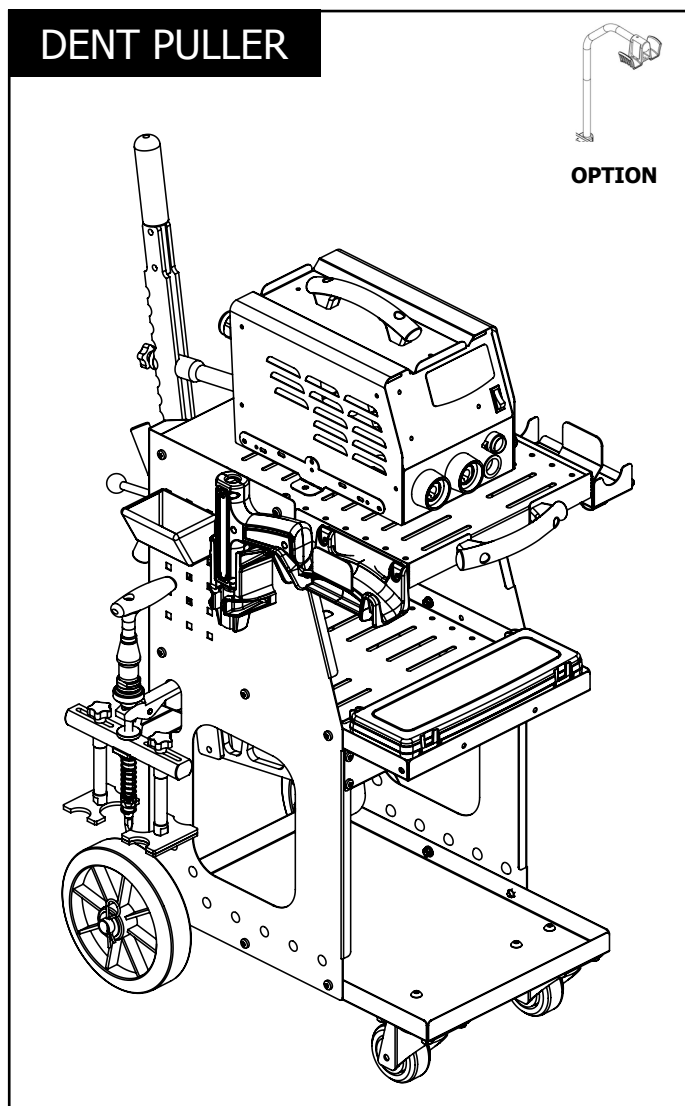

Chariot / Trolley / Fahrwagen

ref. 051331

UNIVERSAL 800

M8X12	M8	M6X10	M6X20	M6
				
x8	x8	x34	x10	x44

M5X10	M6X30	M5	Goupille	Rondelle
				
x6	x2	x6	x2	x2

Chariot / Trolley / Fahrwagen

ref. 051331

UNIVERSAL 800

CUTTER

OPTION

GYSDUCTION AUTO

OPTION