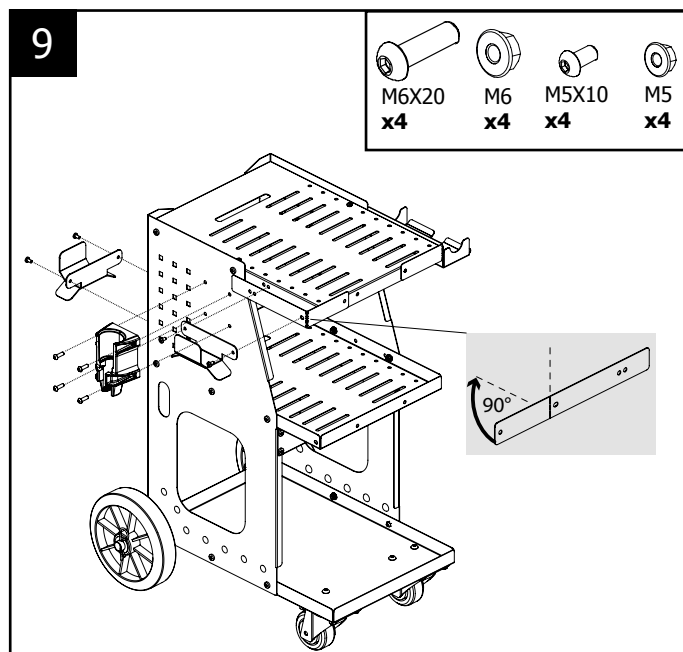

Chariot / Trolley / Fahrwagen

ref. 051331

UNIVERSAL 800

M8X12	M8	M6X10	M6X20	M6
				
x8	x8	x34	x10	x44

M5X10	M6X30	M5	Goupille	Rondelle
				
x6	x2	x6	x2	x2

Chariot / Trolley / Fahrwagen

ref. 051331

UNIVERSAL 800

CUTTER

OPTION

GYSDUCTION AUTO

OPTION