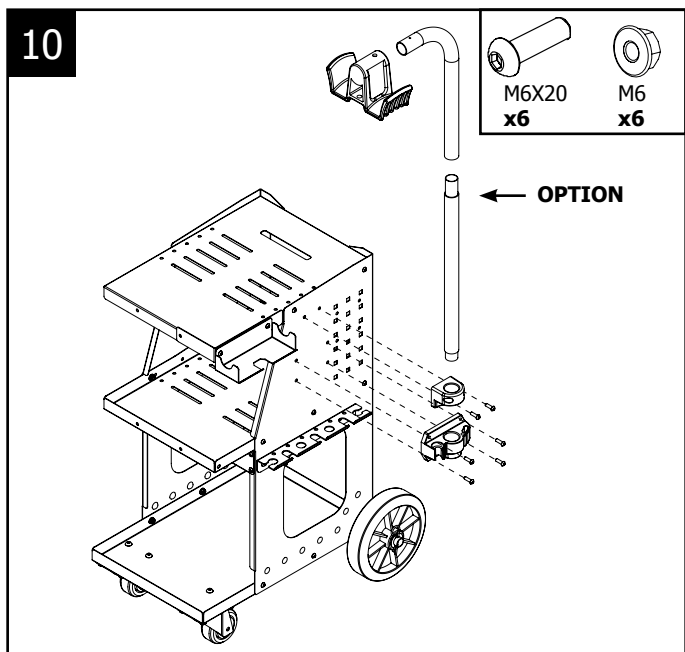

Chariot / Trolley / Fahrwagen

ref. 051331

UNIVERSAL 800

M8X12	M8	M6X10	M6X20	M6
				
x8	x8	x34	x10	x44

M5X10	M6X30	M5	Goupille	Rondelle
				
x6	x2	x6	x2	x2

Chariot / Trolley / Fahrwagen

ref. 051331

UNIVERSAL 800

CUTTER

OPTION

GYSDUCTION AUTO

OPTION