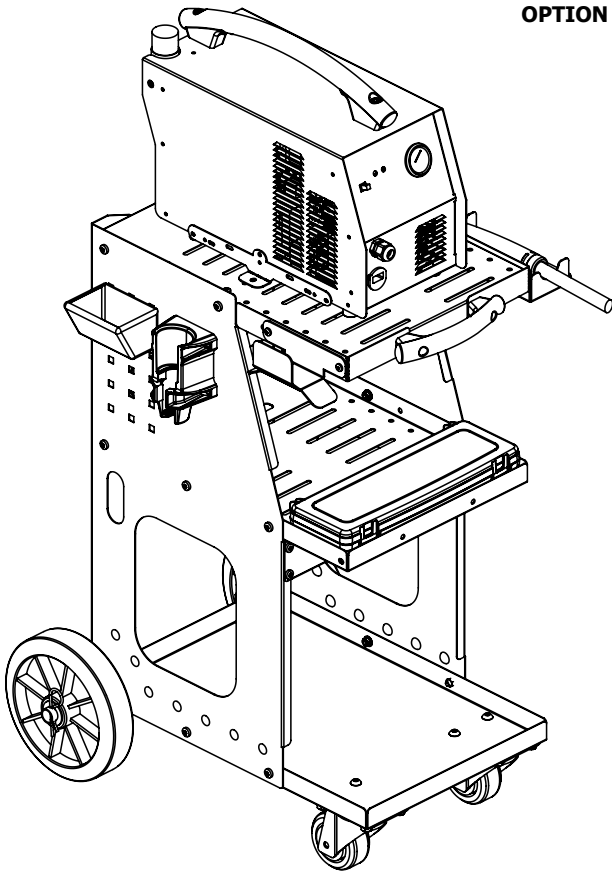

Chariot / Trolley / Fahrwagen

ref. 051331

UNIVERSAL 800

M8X12	M8	M6X10	M6X20	M6
				
x8	x8	x34	x10	x44

M5X10	M6X30	M5	Goupille	Rondelle
				
x6	x2	x6	x2	x2

Chariot / Trolley / Fahrwagen

ref. 051331

UNIVERSAL 800

CUTTER

OPTION

GYSDUCTION AUTO

OPTION