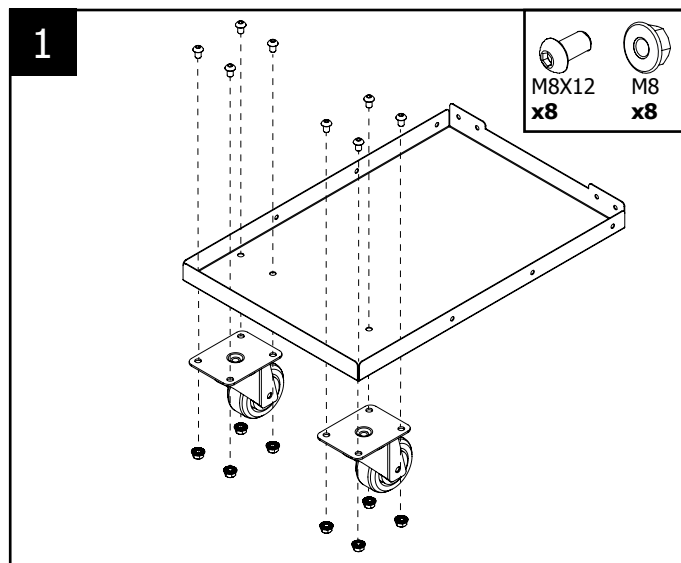

Chariot / Trolley / Fahrwagen

ref. 051331

UNIVERSAL 800

M8X12	M8	M6X10	M6X20	M6
				
x8	x8	x34	x10	x44

M5X10	M6X30	M5	Goupille	Rondelle
				
x6	x2	x6	x2	x2

Chariot / Trolley / Fahrwagen

ref. 051331

UNIVERSAL 800

CUTTER

OPTION

GYSDUCTION AUTO

OPTION